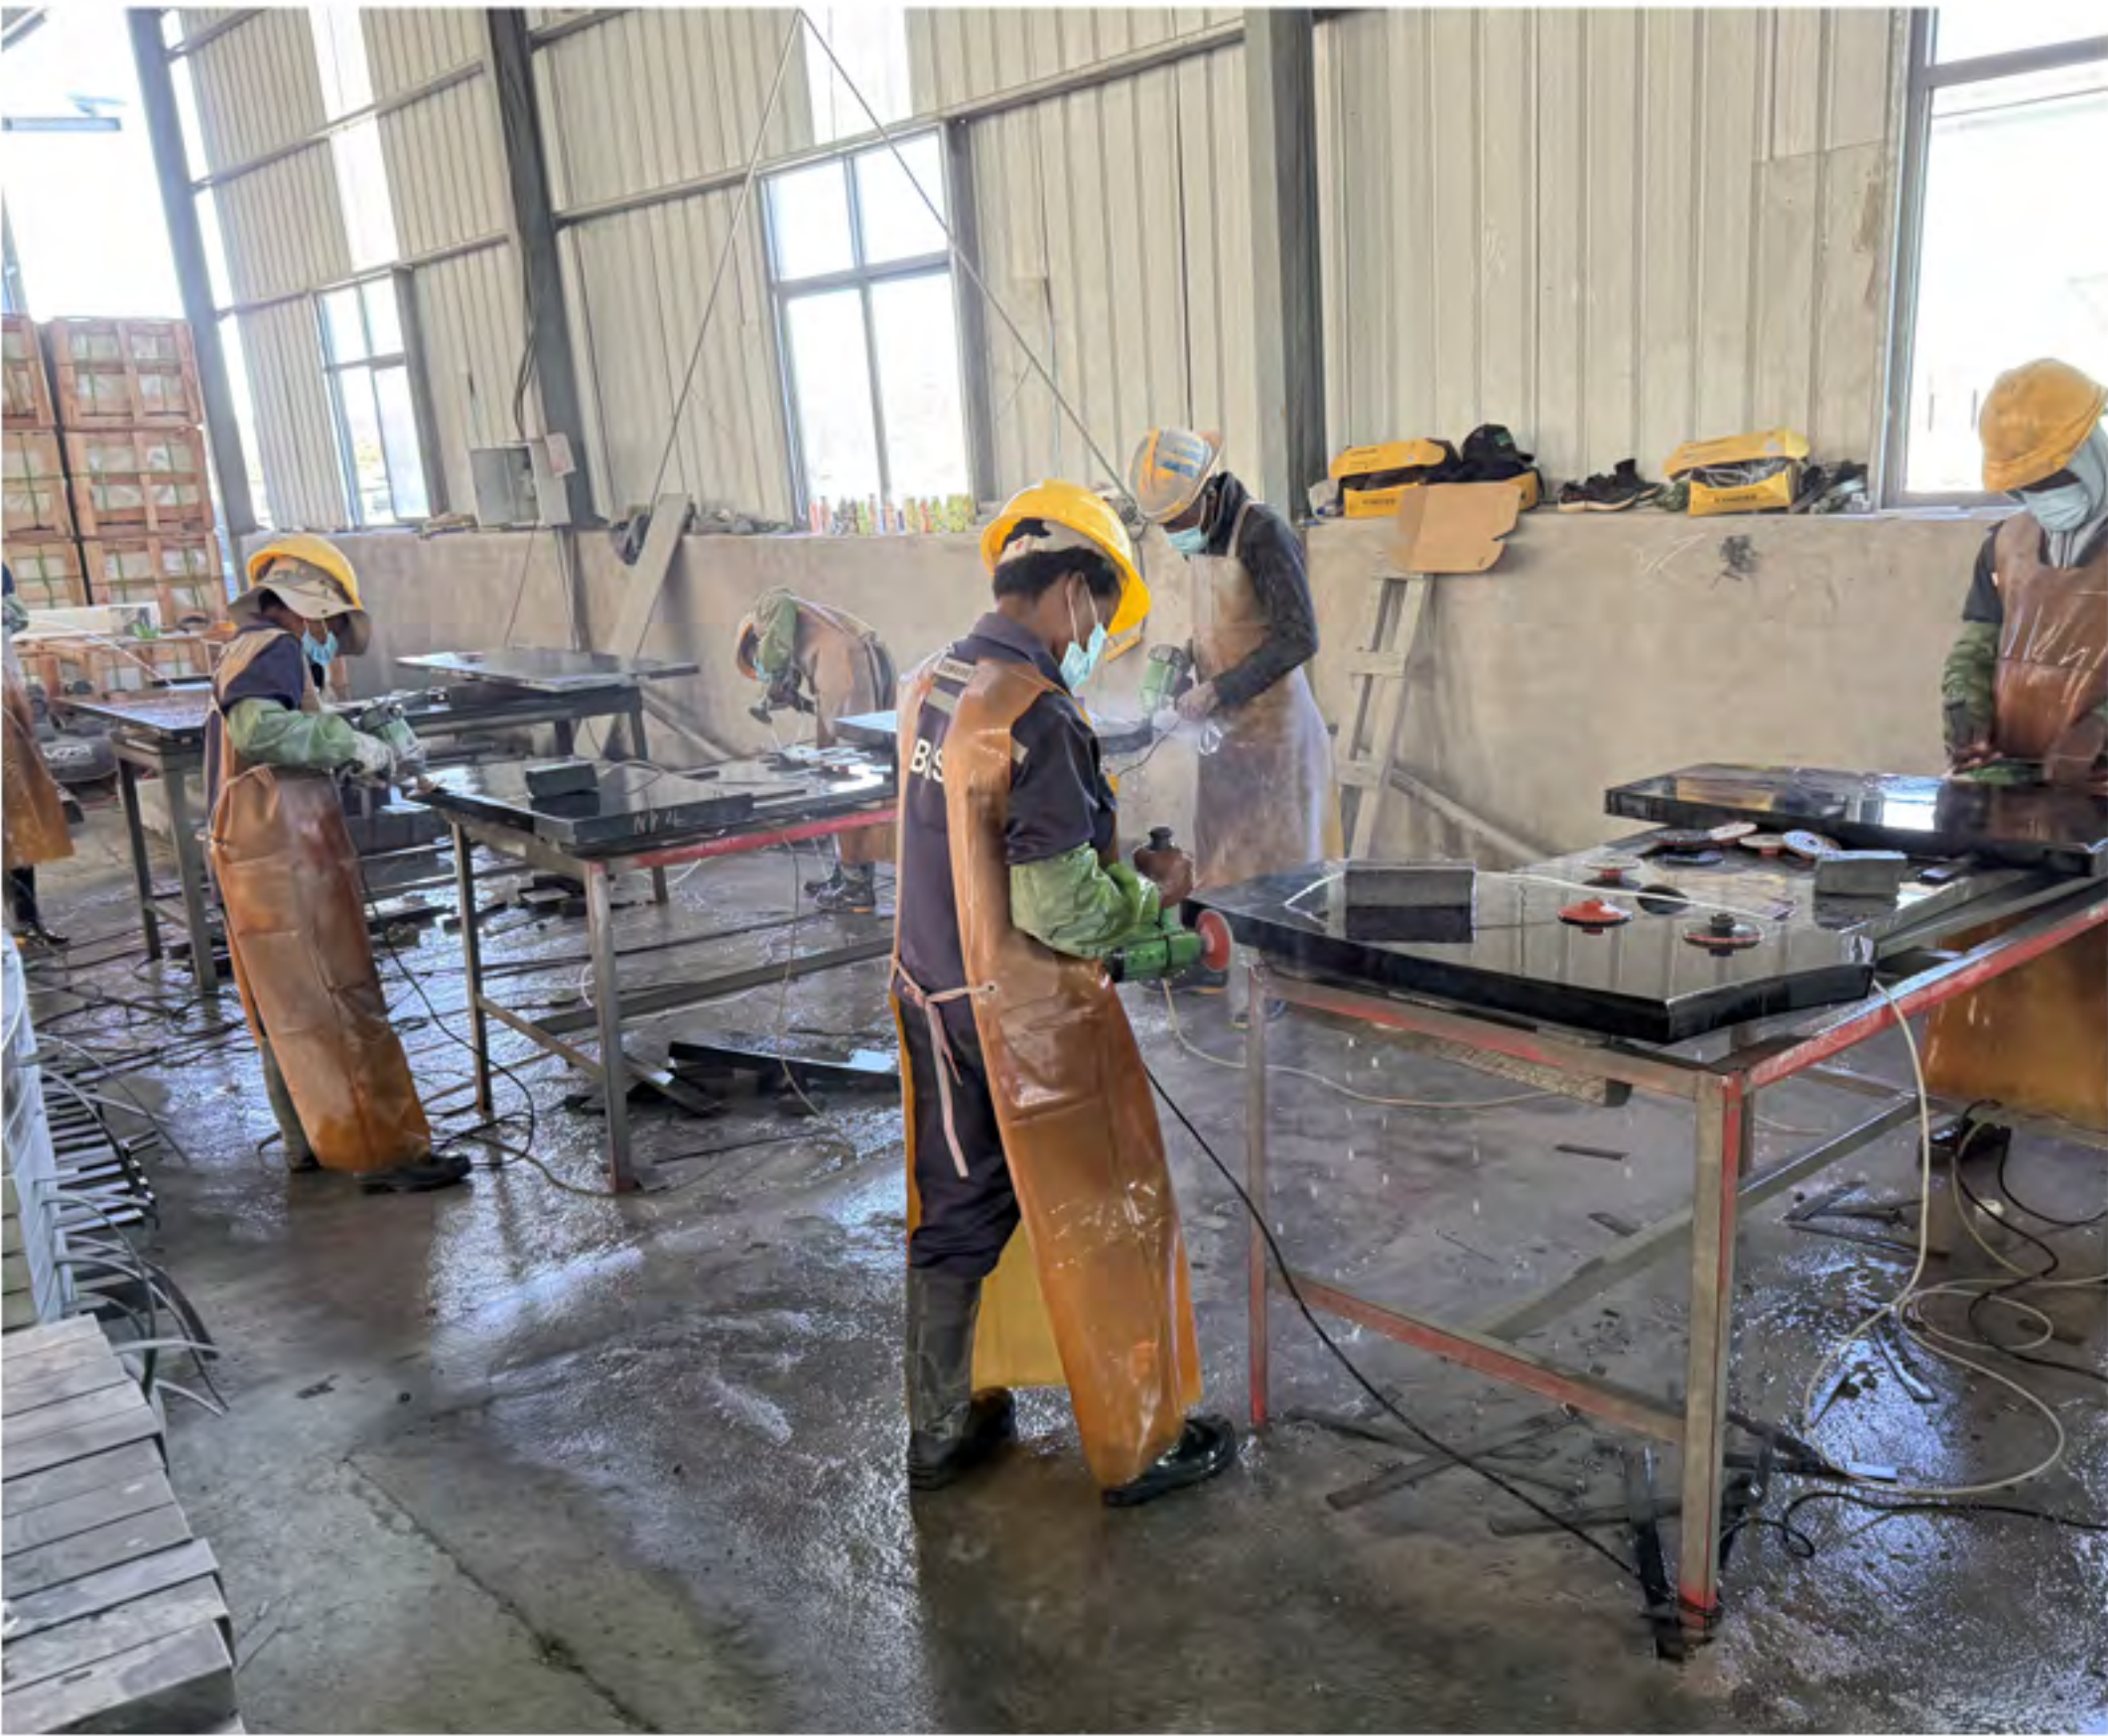

African Black

100% Natural Black Color

• Own Quarry

Block

Production and processing

DL-001

DL-002

DL-003